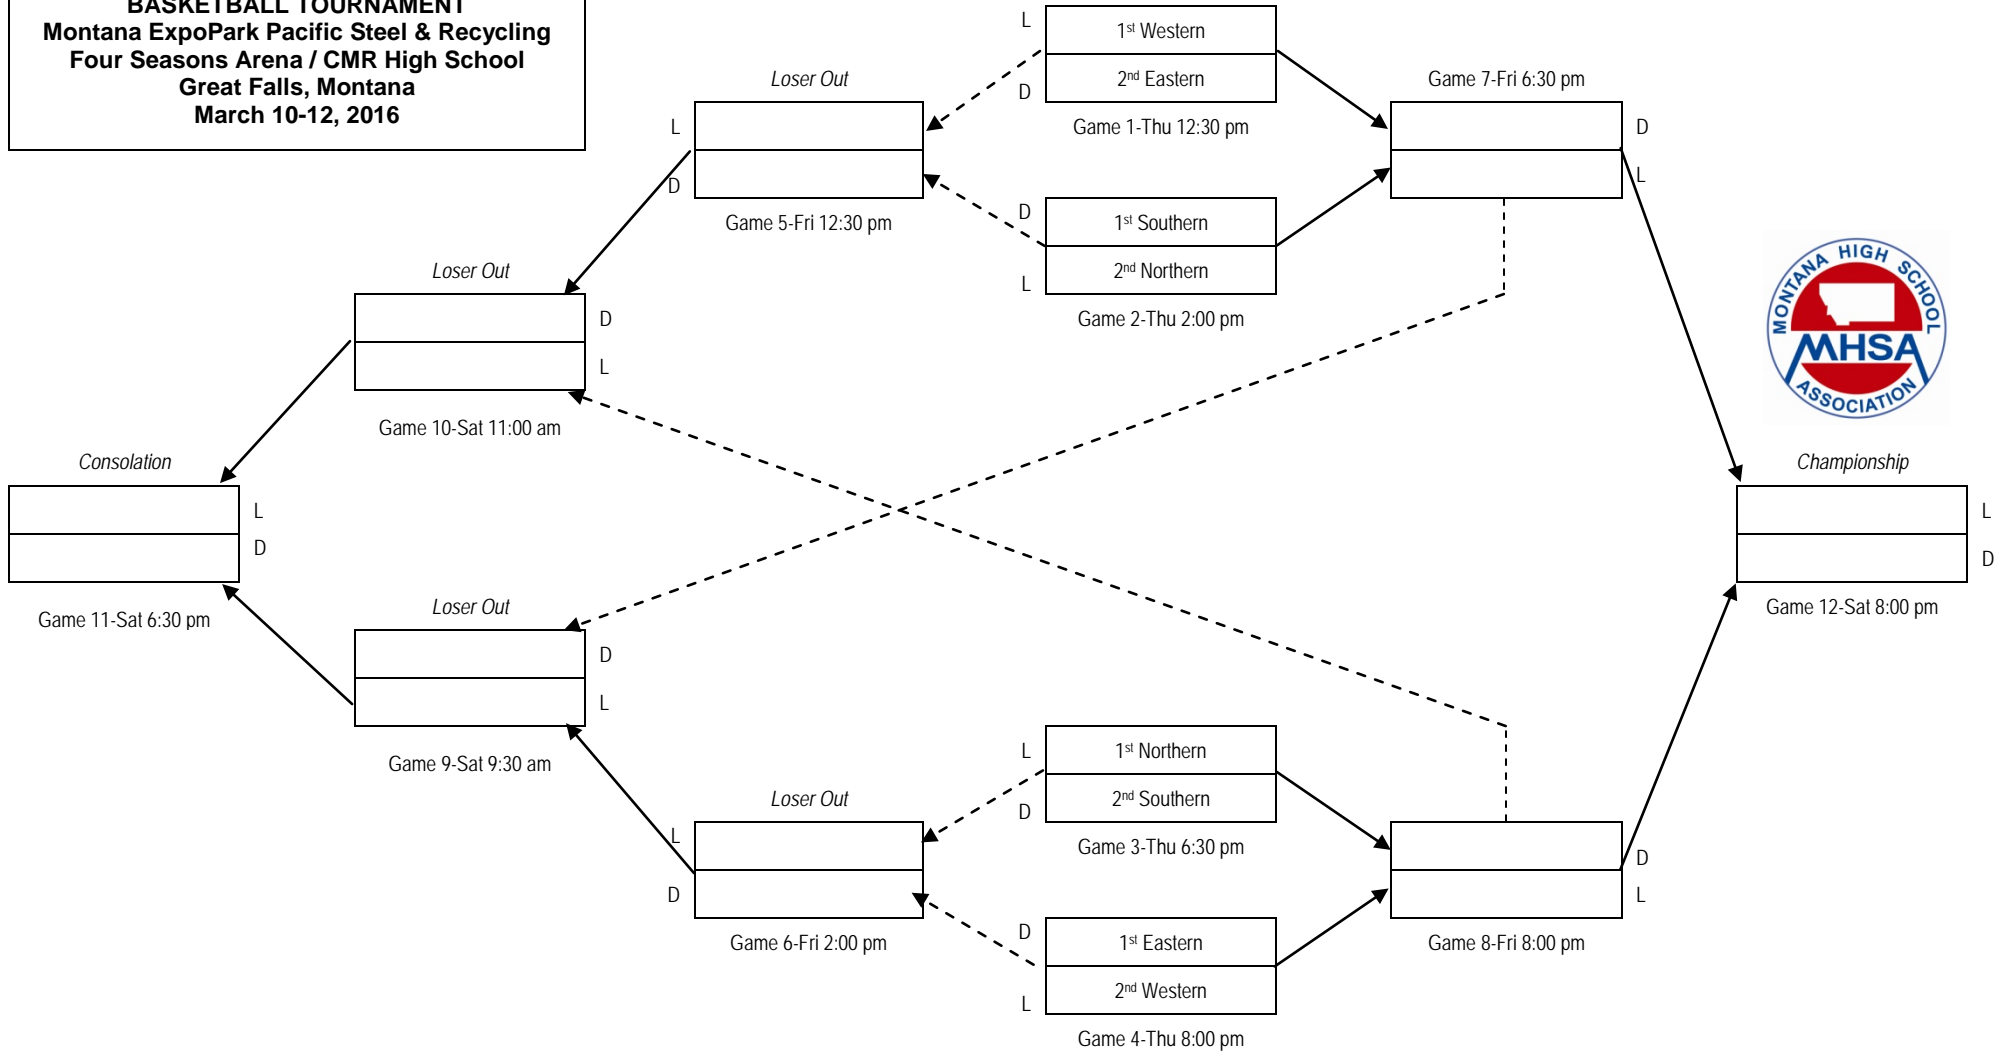

**Montana High School Association
2016 STATE CLASS C GIRLS'
BASKETBALL TOURNAMENT**
Montana ExpoPark Pacific Steel & Recycling
Four Seasons Arena / CMR High School
Great Falls, Montana
March 10-12, 2016

Winners —————>
Losers - - - - ->
L = Light Uniform
D = Dark Uniform