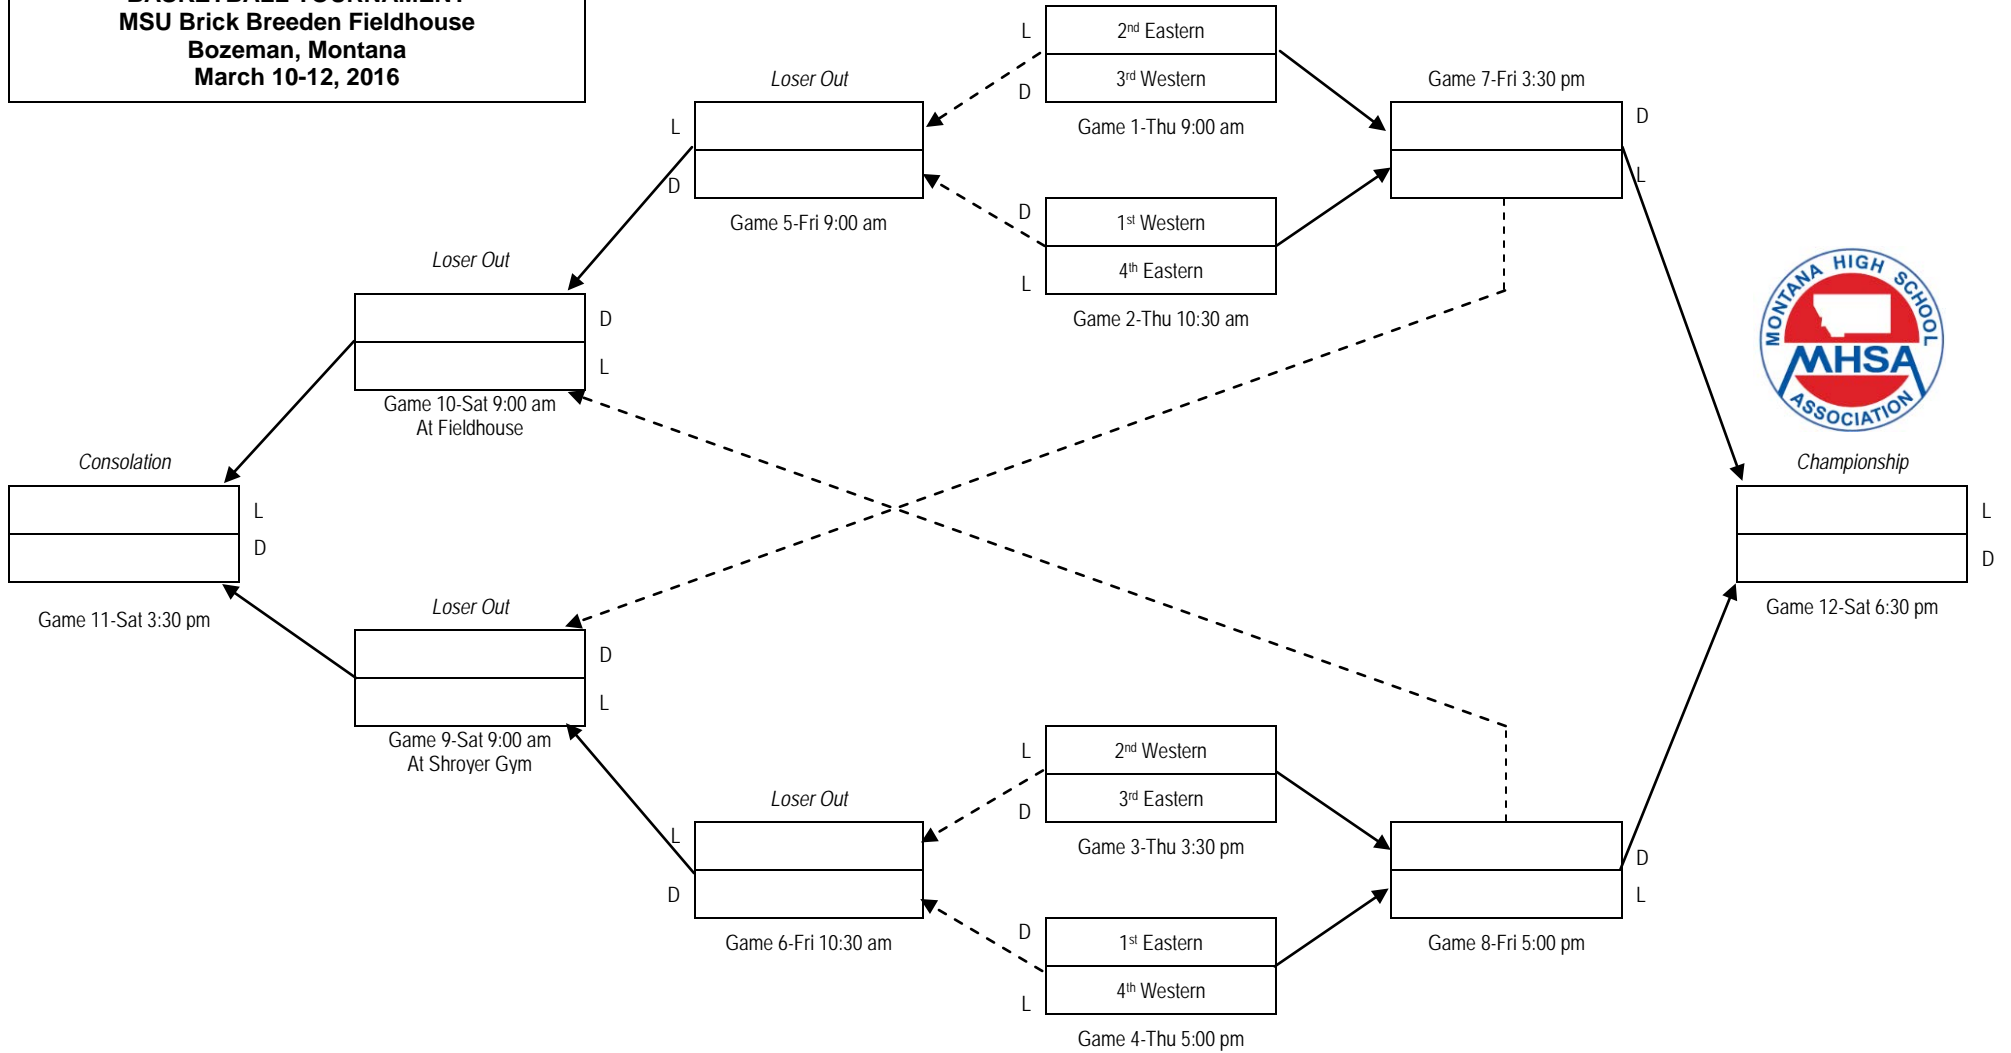

**Montana High School Association  
2016 STATE CLASS AA GIRLS'  
BASKETBALL TOURNAMENT  
MSU Brick Breeden Fieldhouse  
Bozeman, Montana  
March 10-12, 2016**

Winners ———→  
Losers - - - - -→  
L = Light Uniform  
D = Dark Uniform