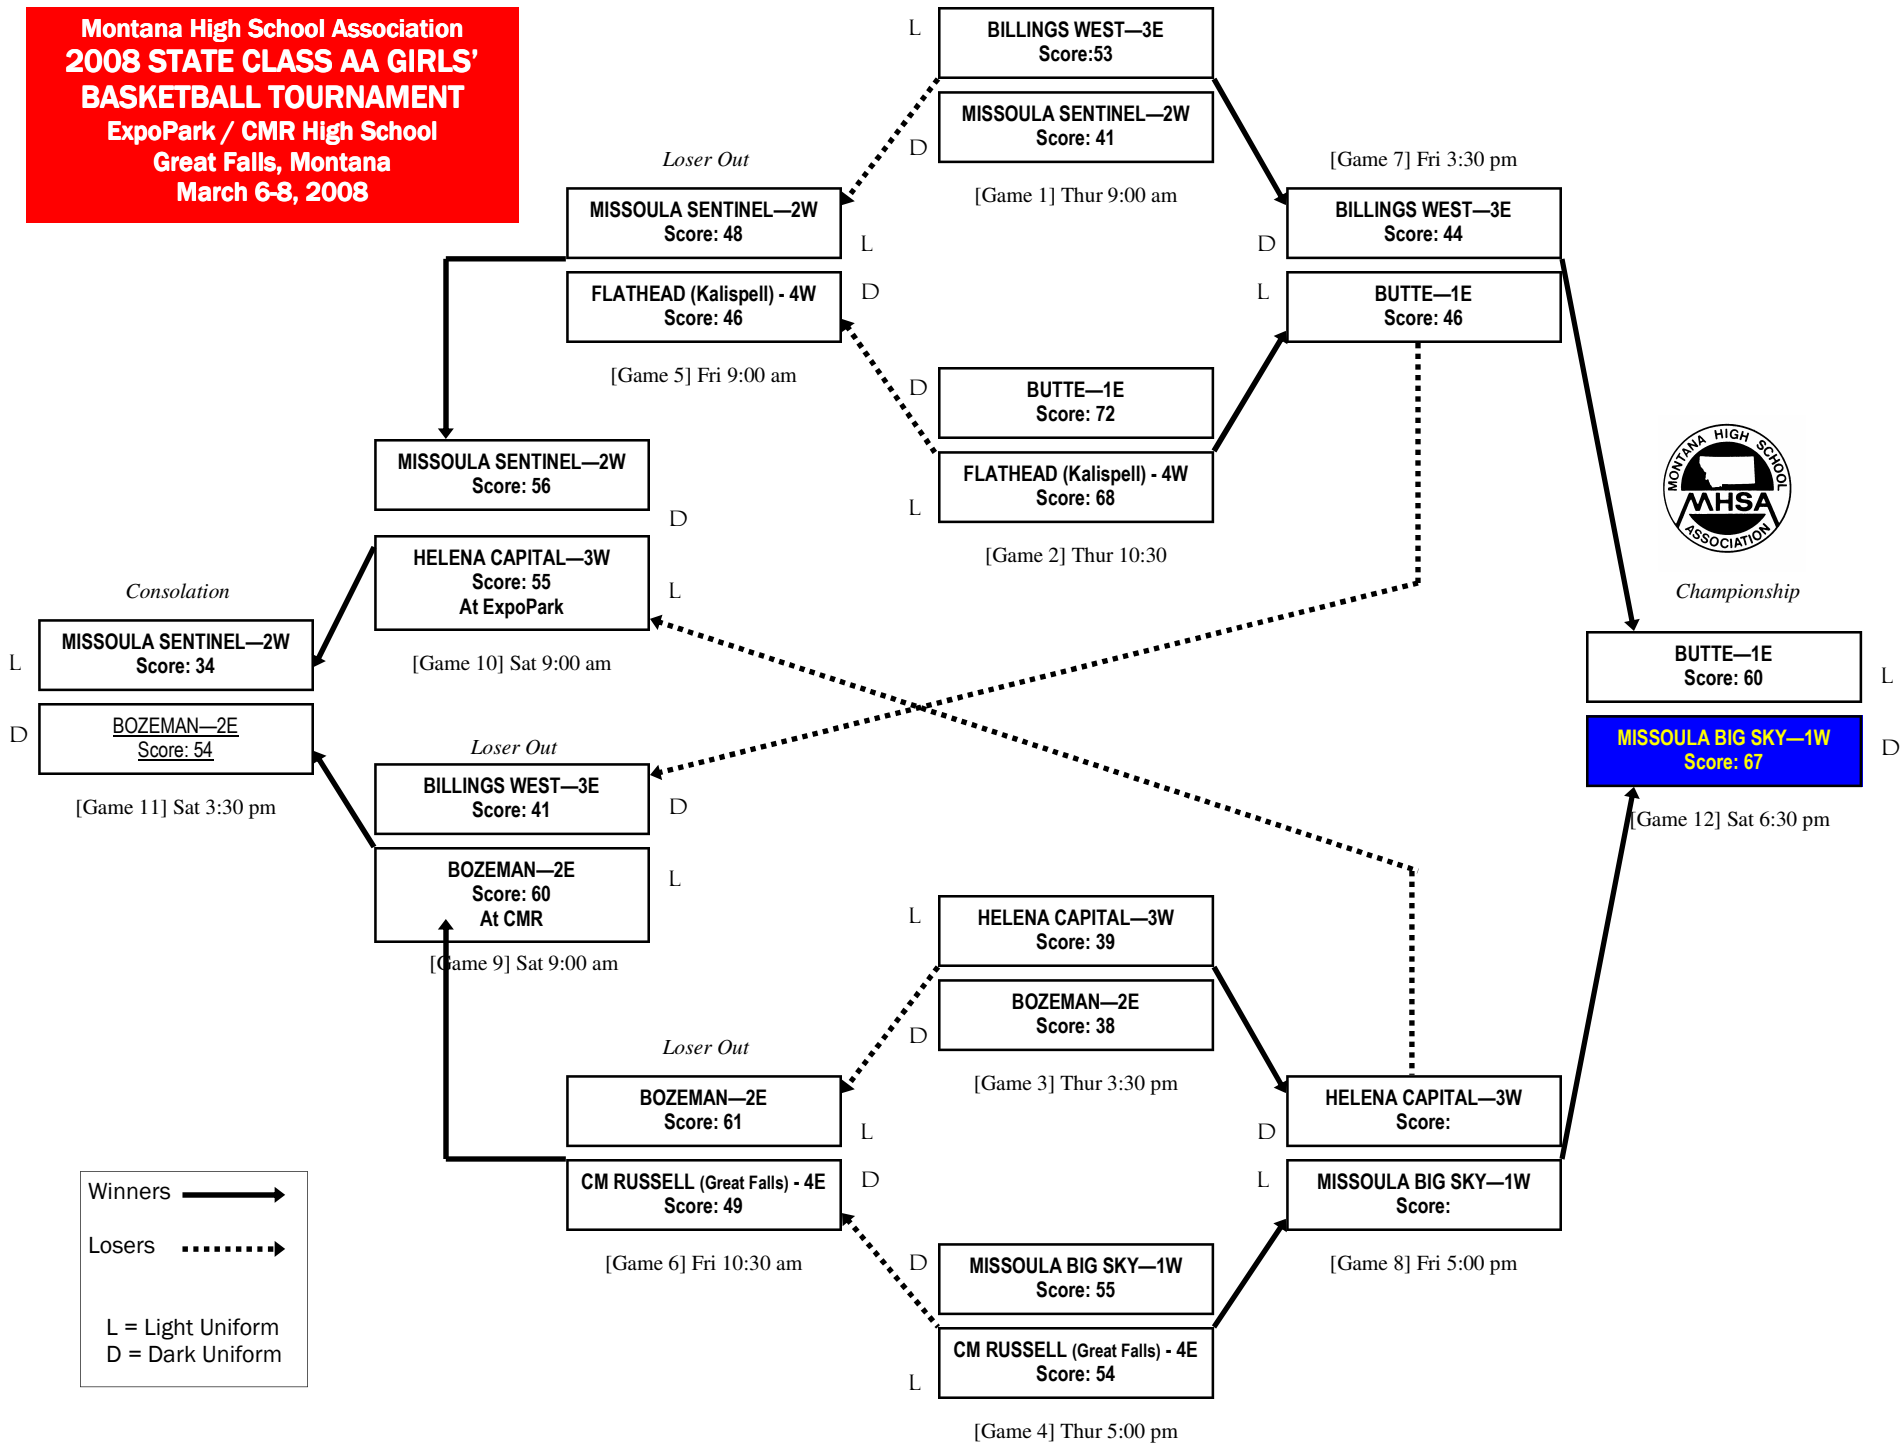

**Montana High School Association
2008 STATE CLASS AA GIRLS'
BASKETBALL TOURNAMENT**
ExpoPark / CMR High School
Great Falls, Montana
March 6-8, 2008

Winners —————>
Losers>

L = Light Uniform
D = Dark Uniform