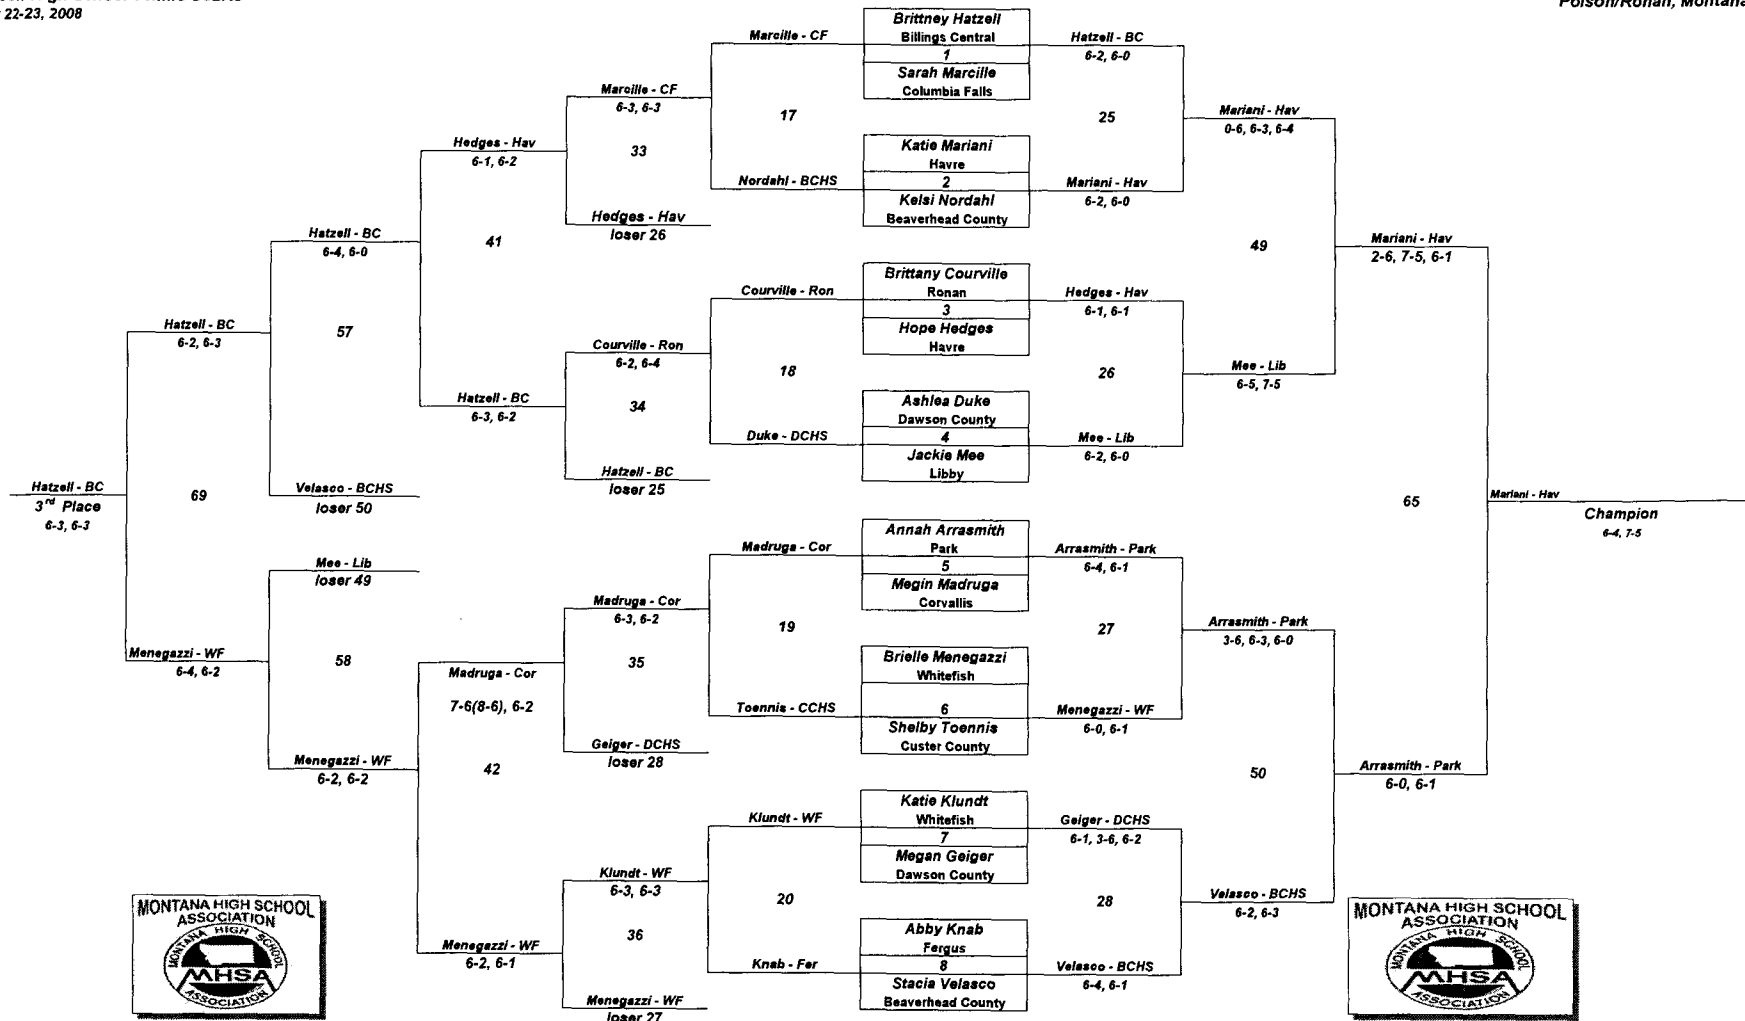

2008 Class A MHSA Girls State Tennis Meet
Polson and Ronan, MT
Moved to Kalispell Courts because of Rain
May 22-24, 2008

Girls Final Team Scores

1 Polson	29
2 Park (Livingston)	22
3 Billings Central	19
3 Havre	19
Whitefish	8
Beaverhead Co. (Dillon)	7
Dawson Co. (Glendive)	4
Fergus (Lewistown)	4
Libby	4
Corvallis	3
Custer Co. (Miles City)	3
Hamilton	2
Columbia Falls	1
Ronan	1
Bigfork	0

State Class A Tennis Tournament
 Polson High School Tennis Courts
 May 22-23, 2008

Girls Singles Bracket
 Polson/Ronan, Montana

State Class A Tennis Tournament
Polson High School Tennis Courts
 May 22-23, 2008

Girls Doubles Bracket
 Polson/Ronan, Montana