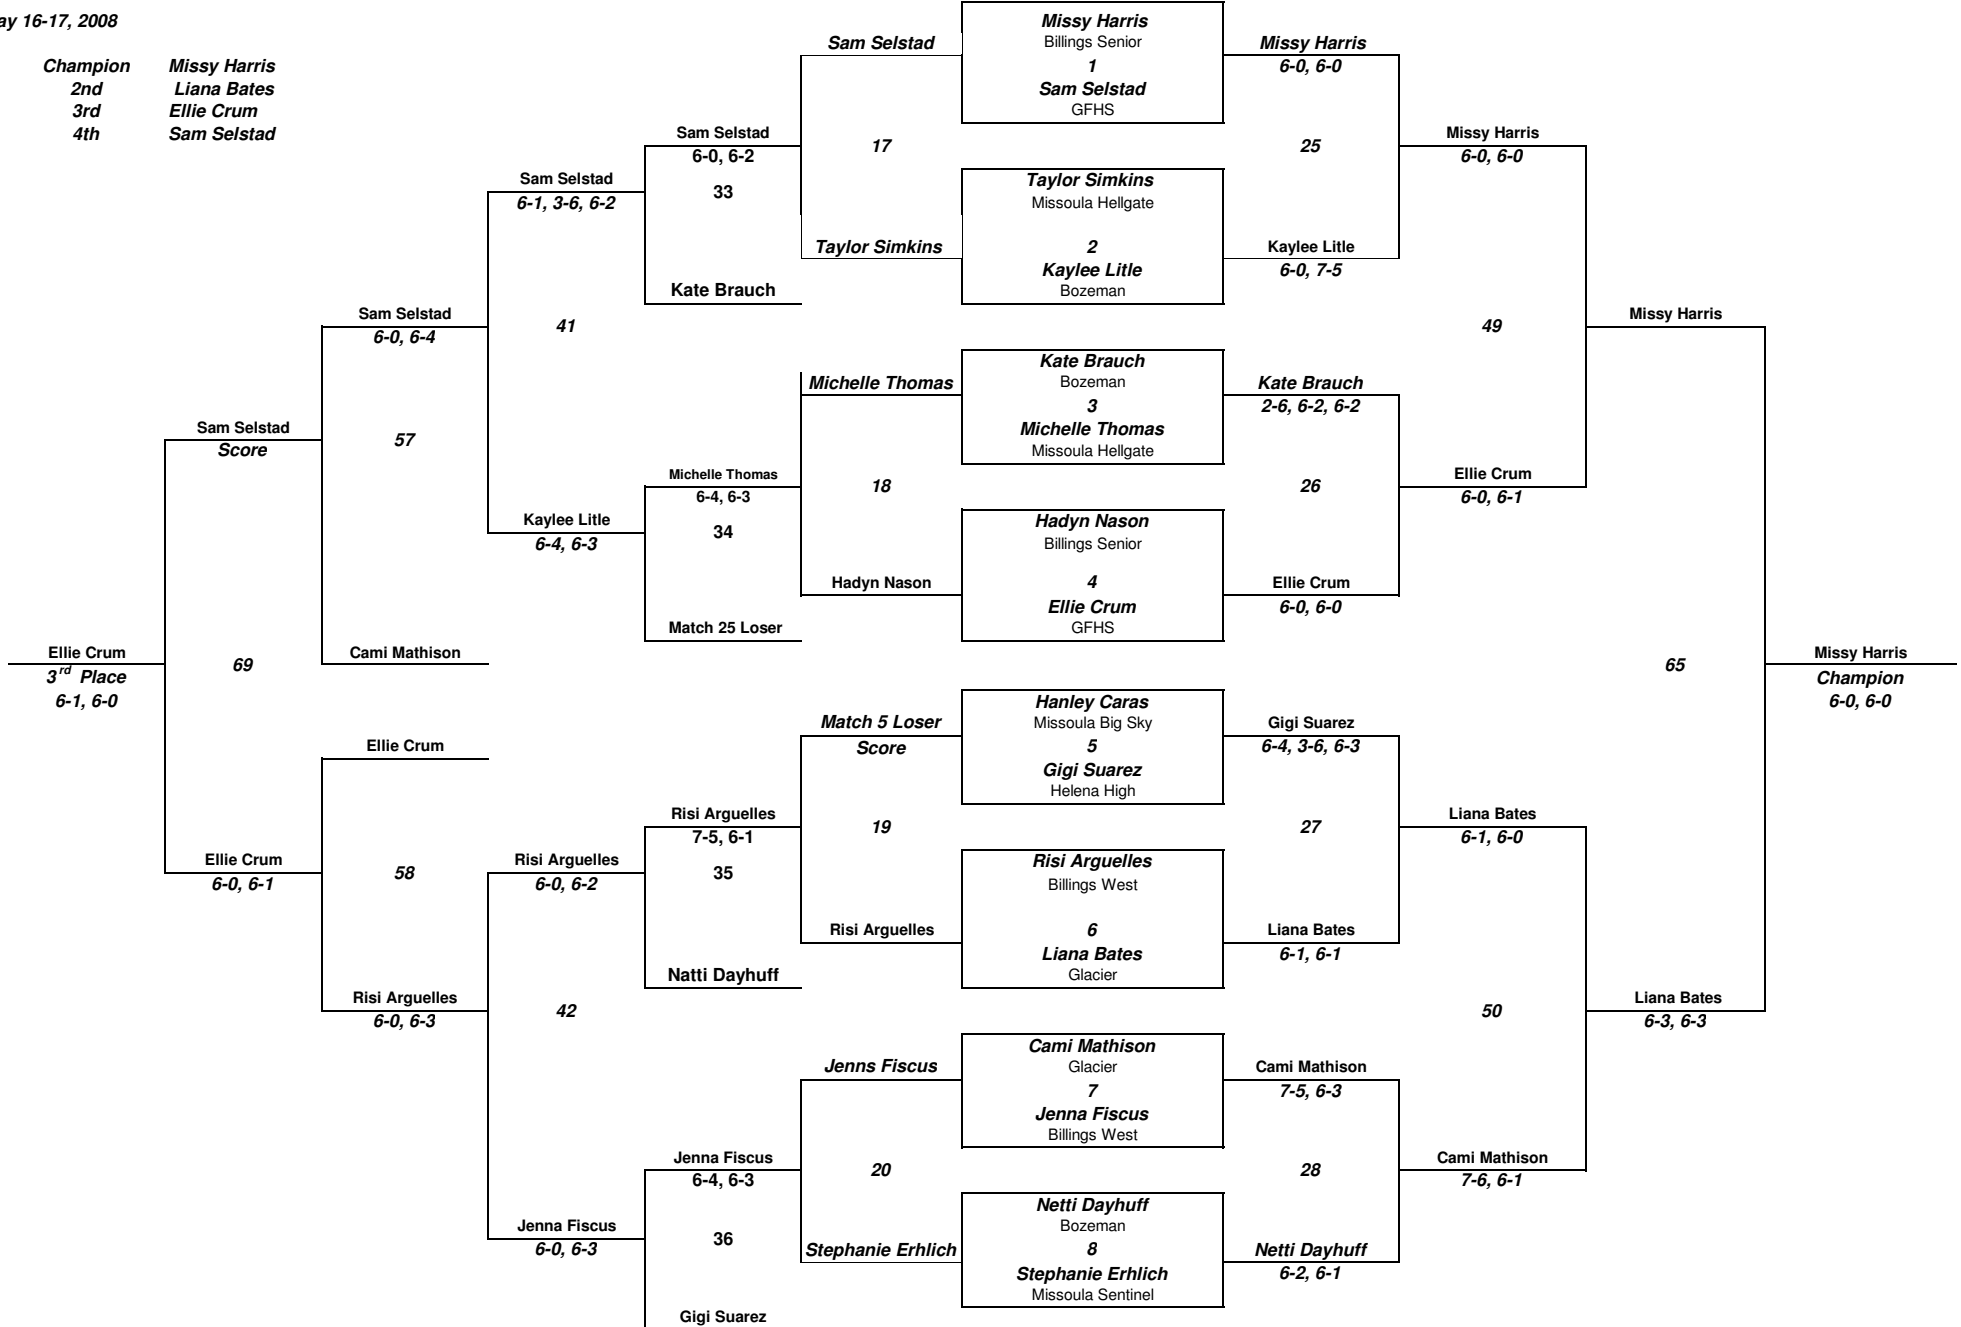

**2008 State Class AA Tennis Tournament**

Bozeman High School

May 16-17, 2008

**Girls Singles Bracket**

Bozeman High School

- Champion **Missy Harris**
- 2nd **Liana Bates**
- 3rd **Ellie Crum**
- 4th **Sam Selstad**