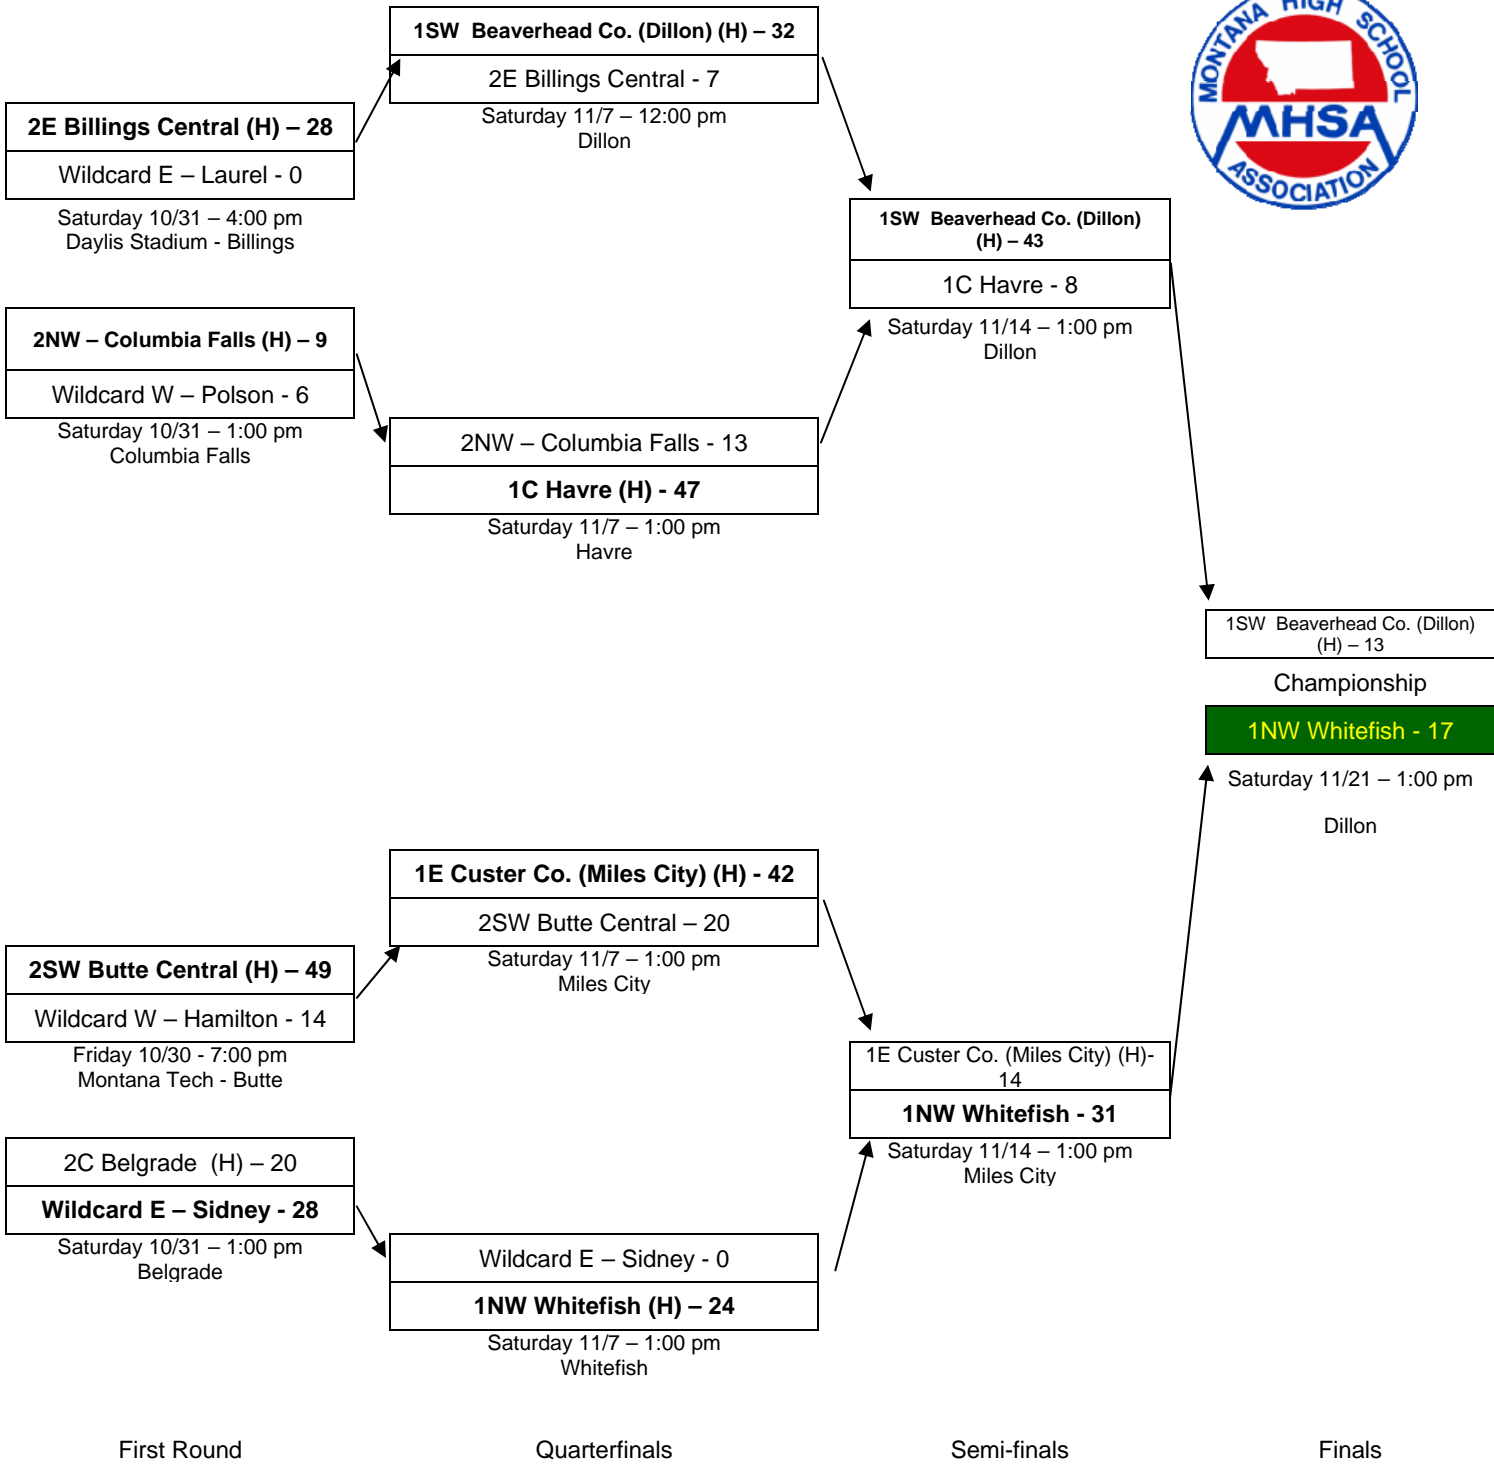

# 2015 MHSAA Class "A" Football Championship Series

(Pairings and host sites determined by Class A conference policy)

If the two teams in the playoff series or the state championship game are from the same division, then the team that finished higher in the conference standings would host the game. Any ties would be broken by the division tie-breaking procedure.

**Wildcard teams will be determined by using the Class A power rankings**