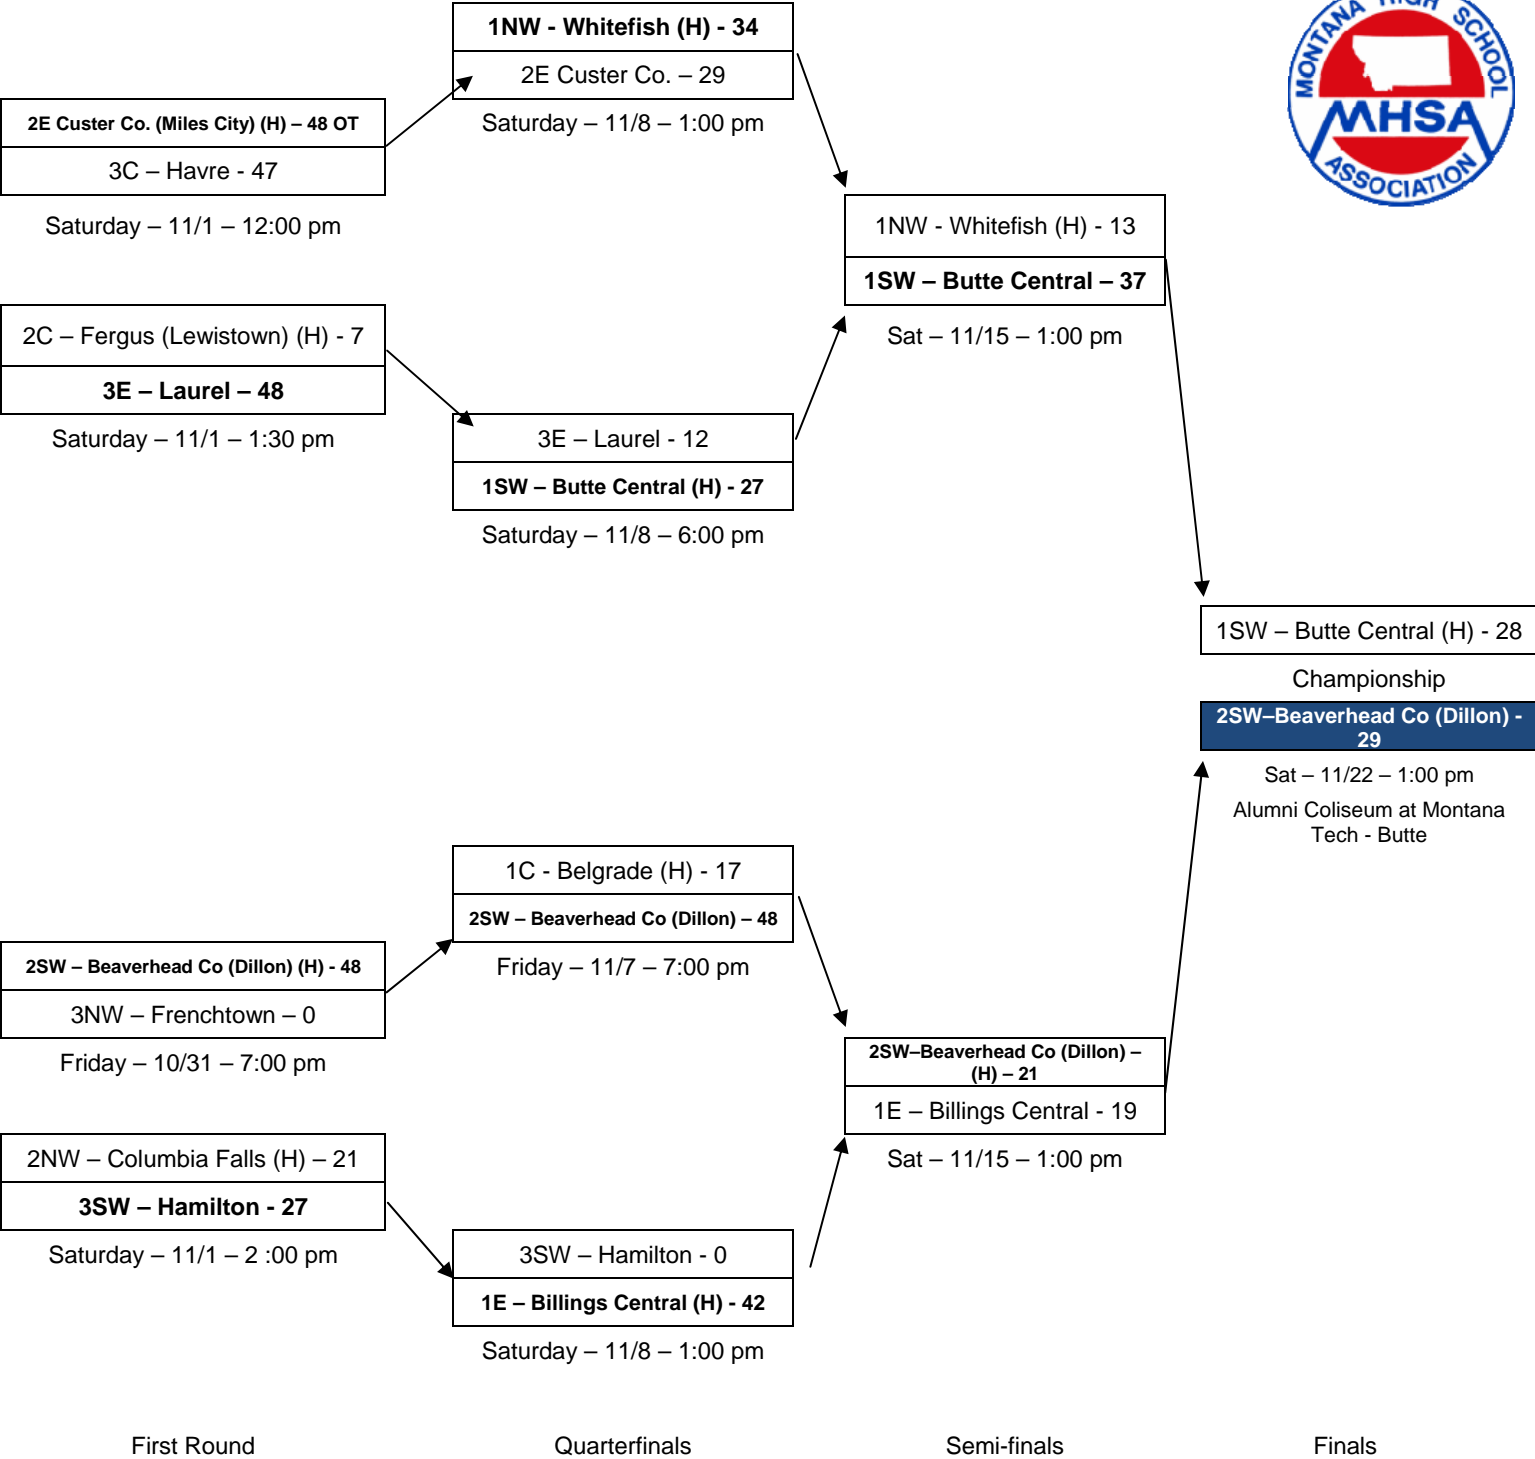

**2014 MHSA Class "A"  
Football Championship Series**  
(Pairings and host sites determined by Class A conference policy)

If the two teams in the playoff series or the state championship game are from the same division, then the team that finished higher in the conference standings would host the game. Any ties would be broken by the division tie-breaking procedure.